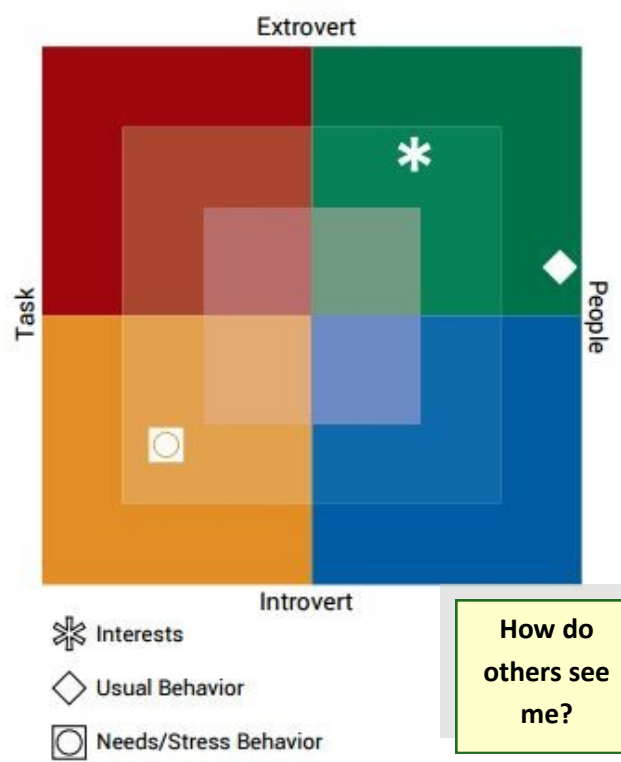

BIRKMAN MAP

How do others see me?

Understand your personal wiring & careers through our web conference debrief!