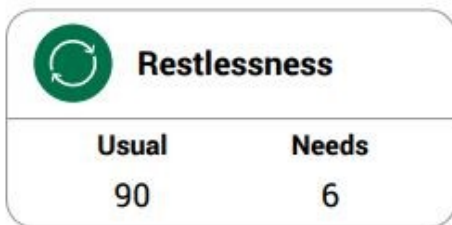

How do I approach work within my career?