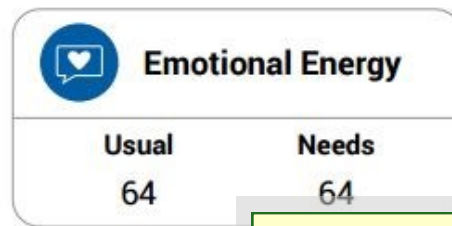

FIT 2 FLOURISH

BIRKMAN METHOD COLLEGE MAJOR & CAREER COACHING

USUAL:
What are my productive career behaviors?

What are my hard wired NEEDS?