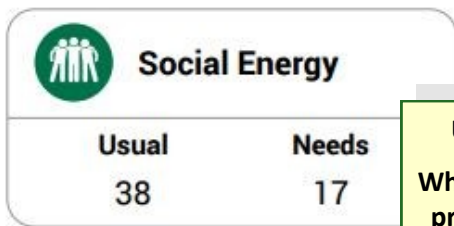

FIT 2 FLOURISH

BIRKMAN METHOD COLLEGE MAJOR & CAREER COACHING

USUAL:
What are my productive career behaviors?

What are my hard wired NEEDS?