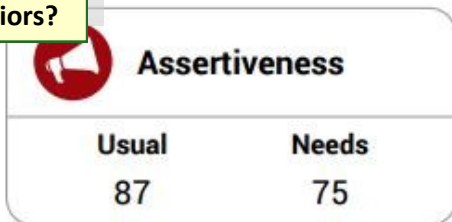

How do I approach work within my career?