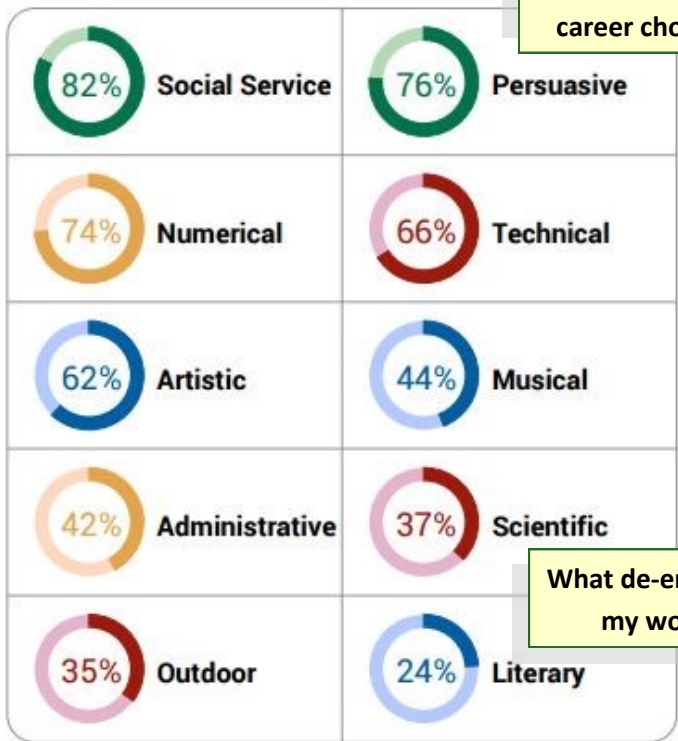

BIRKMAN METHOD COLLEGE MAJOR & CAREER COACHING

USUAL:
What are my productive career behaviors?

What are my hard wired NEEDS?

How do I approach work within my career?

PERSONAL INTERESTS

What interests motivate my career choice?